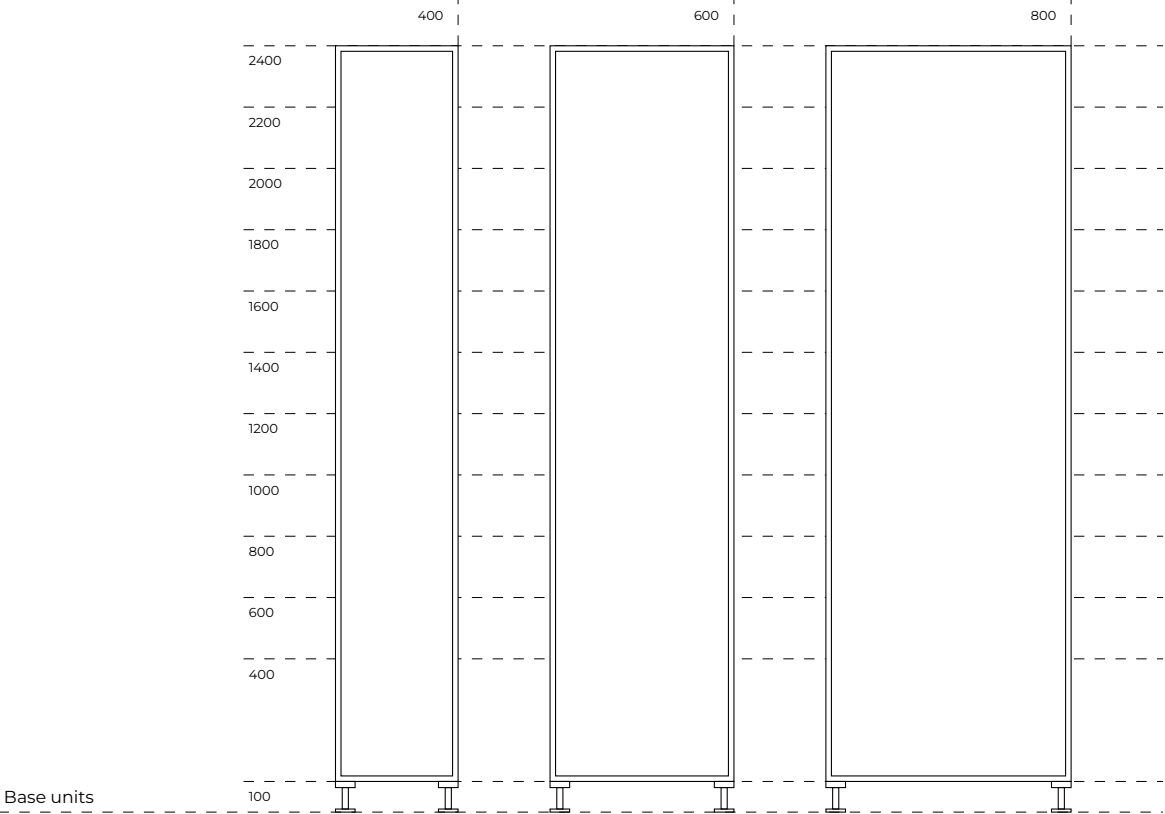

With a wide range of configuration options, colours and materials to choose from you can create a wardrobe that truly reflects your personal style.

STANDARD BOX DIMENSIONS

Our versatile cabinets can be easily paired and stacked to perfectly fit the dimensions of your space, allowing you to achieve your desired height and configuration.