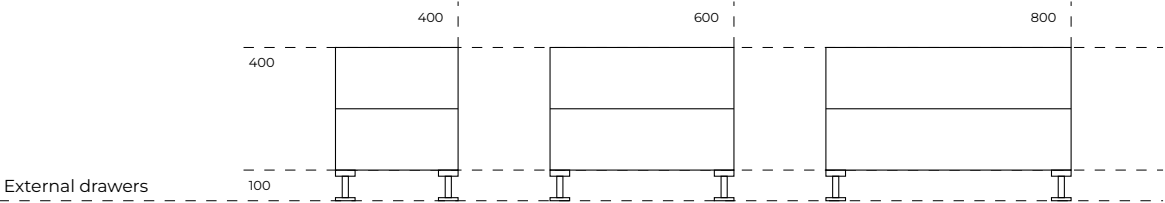

With a wide range of configuration options, colours and materials to choose from you can create a wardrobe that truly reflects your personal style.

STANDARD BOX DIMENSIONS

Our versatile cabinets can be easily paired and stacked to perfectly fit the dimensions of your space, allowing you to achieve your desired height and configuration.