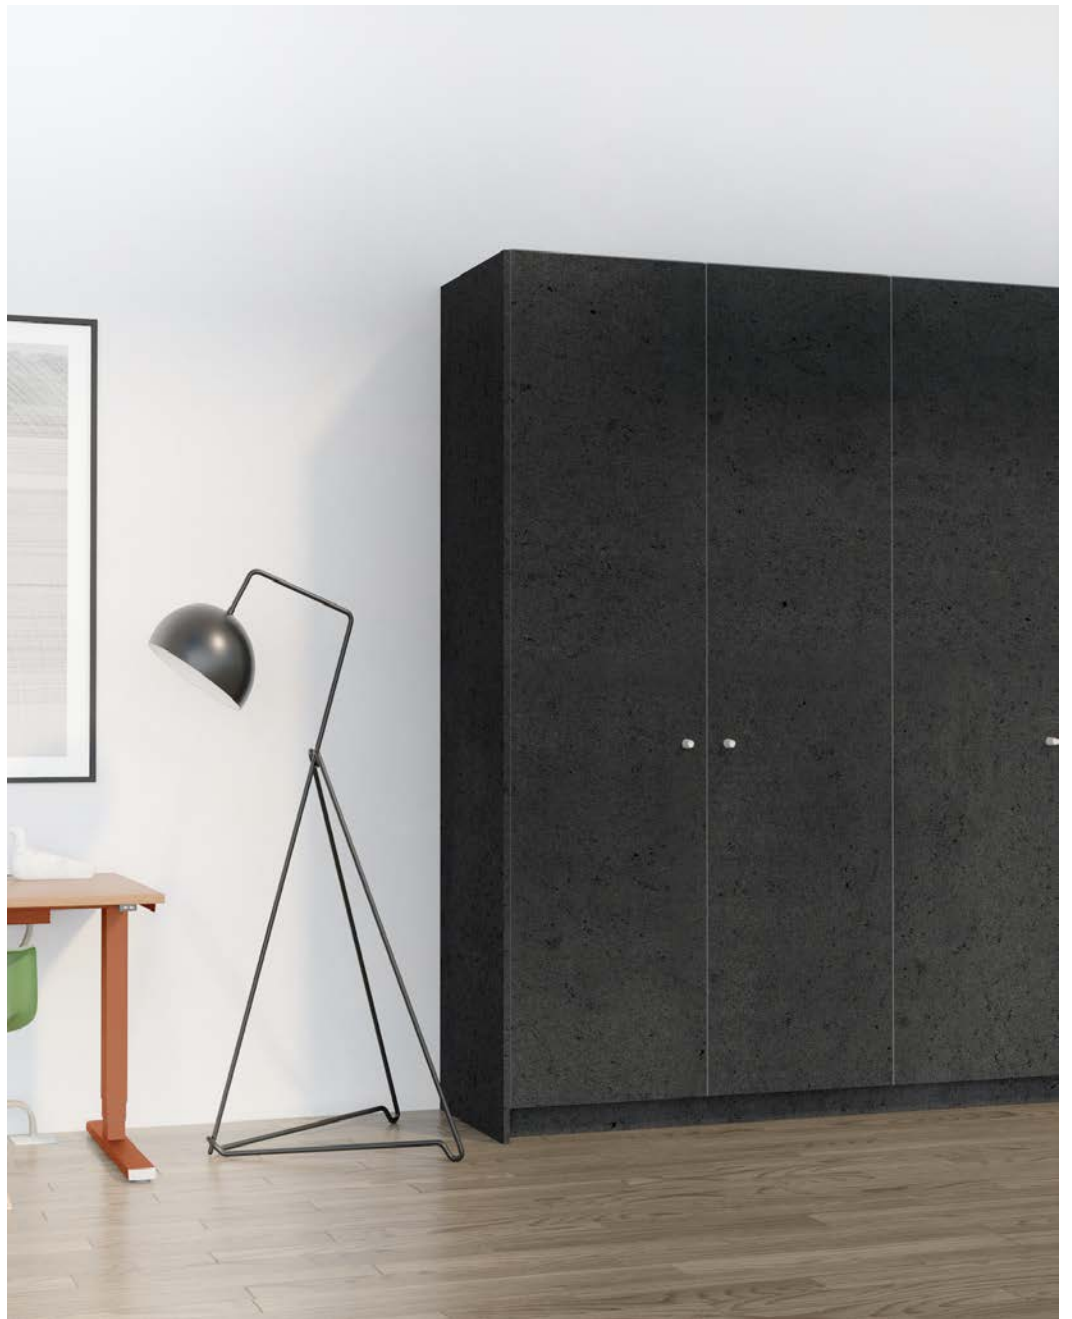

Modula 50 VT