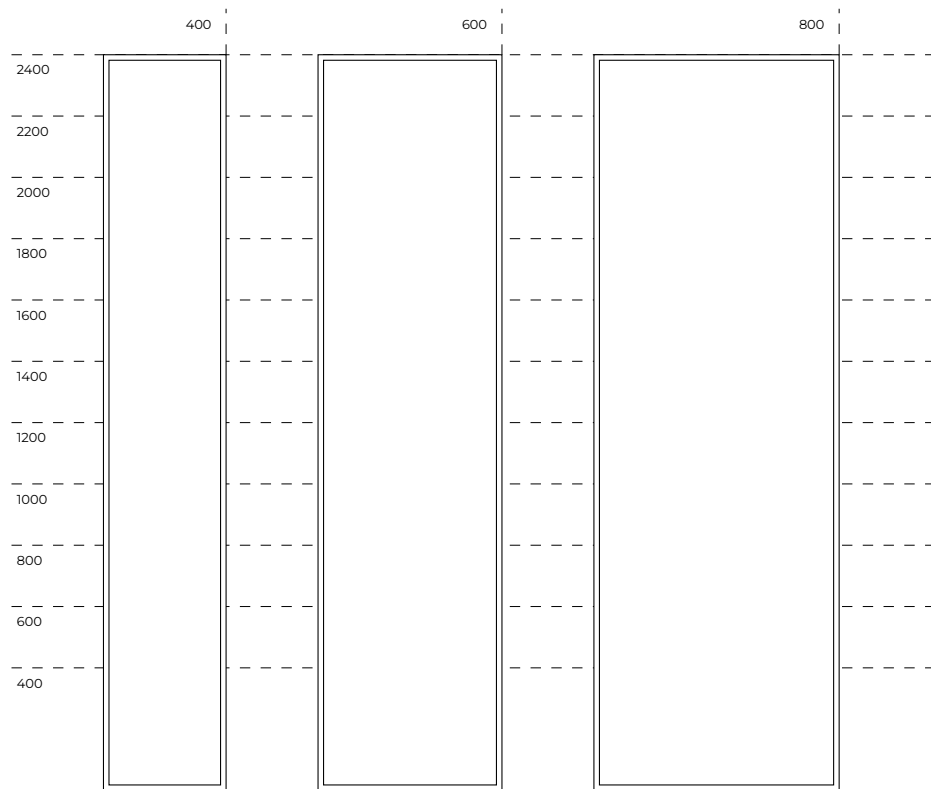

With a wide range of configuration options, colours and materials to choose from you can create a wardrobe that truly reflects your personal style.

STANDARD BOX DIMENSIONS

Our versatile cabinets can be easily paired and stacked to perfectly fit the dimensions of your space, allowing you to achieve your desired height and configuration.