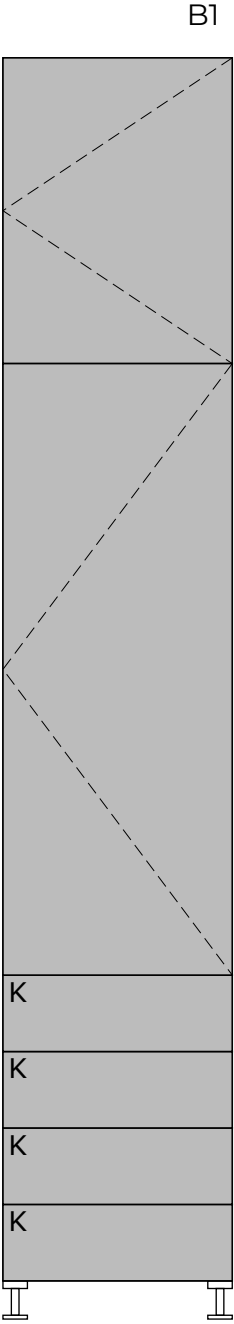

K - internal height - 101mm

M - internal height - 63mm

CONFIGURATION OPTIONS

Our innovative design allows you to personalize your space effortlessly. Unleash your creativity with a various layout options, from discreet and serene hidden drawers to convenient exterior drawers.

C1

D1

Modula 50 VT

Modula 50 M

Modula 50 S

Modula 50 V - Natural Touch

Modula 50 S INSET

Modula 50 X