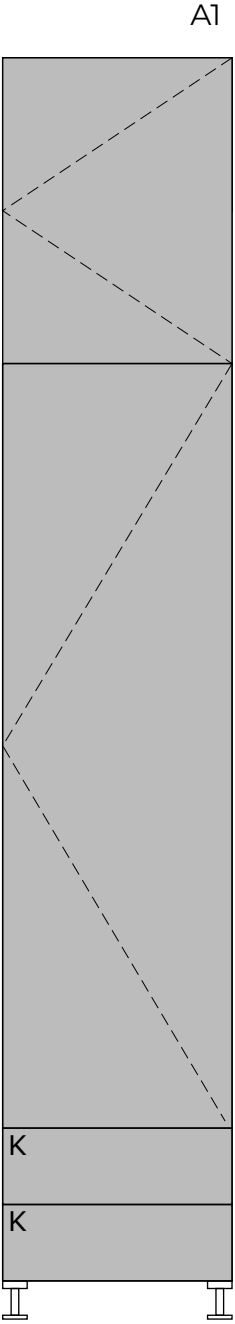

K - internal height - 101mm

M - internal height - 63mm

CONFIGURATION OPTIONS

Our innovative design allows you to personalize your space effortlessly. Unleash your creativity with a various layout options, from discreet and serene hidden drawers to convenient exterior drawers.

C1

D1

Modula 50 VT

Modula 50 M

Modula 50 S

Modula 50 V - Natural Touch

Modula 50 S INSET

Modula 50 X