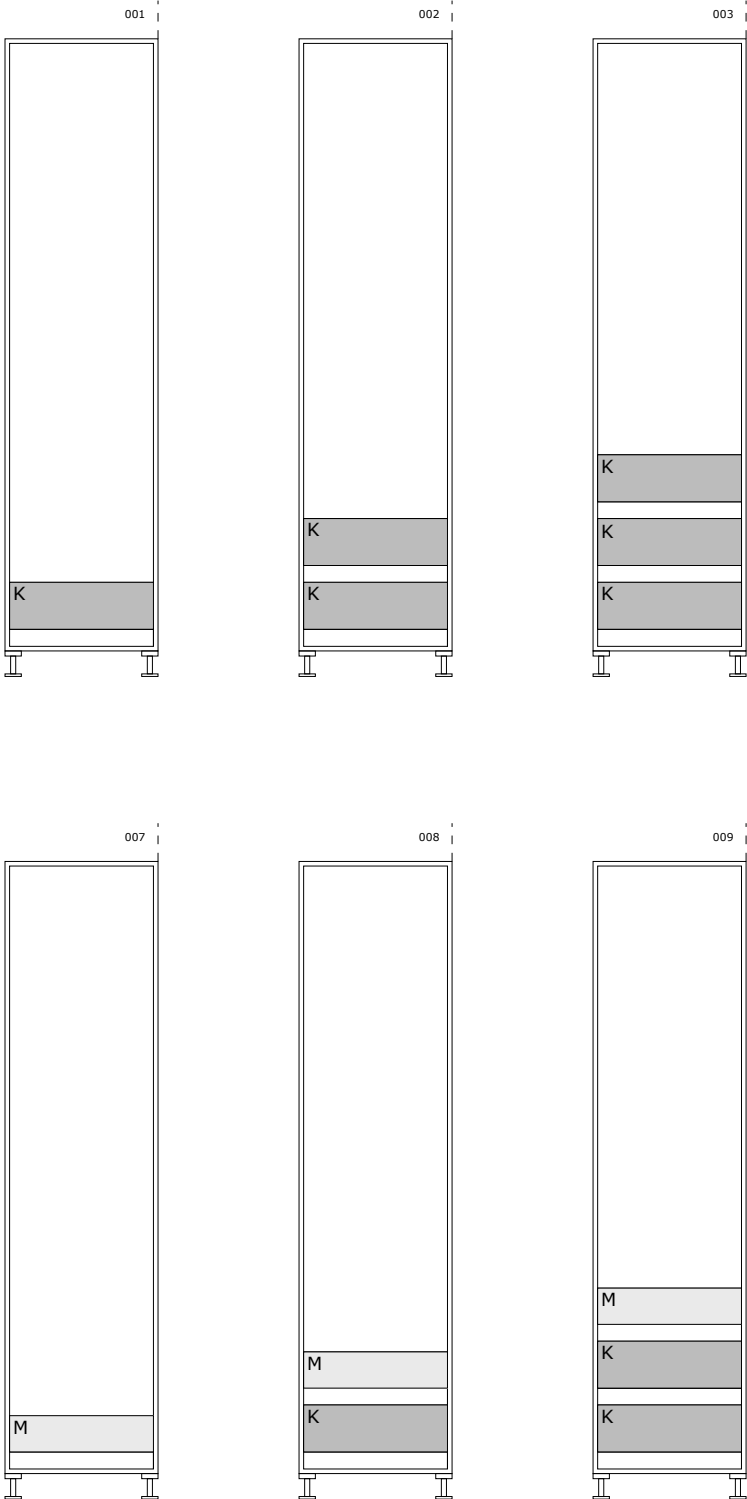

With a wide range of configuration options, colours and materials to choose from you can create a wardrobe that truly reflects your personal style.

STANDARD BOX DIMENSIONS

Our versatile cabinets can be easily paired and stacked to perfectly fit the dimensions of your space, allowing you to achieve your desired height and configuration.

K - internal height - 101mm

M - internal height - 63mm

CONFIGURATION OPTIONS

Our innovative design allows you to personalize your space effortlessly. Unleash your creativity with a various layout options, from discreet and serene hidden drawers to convenient exterior drawers.